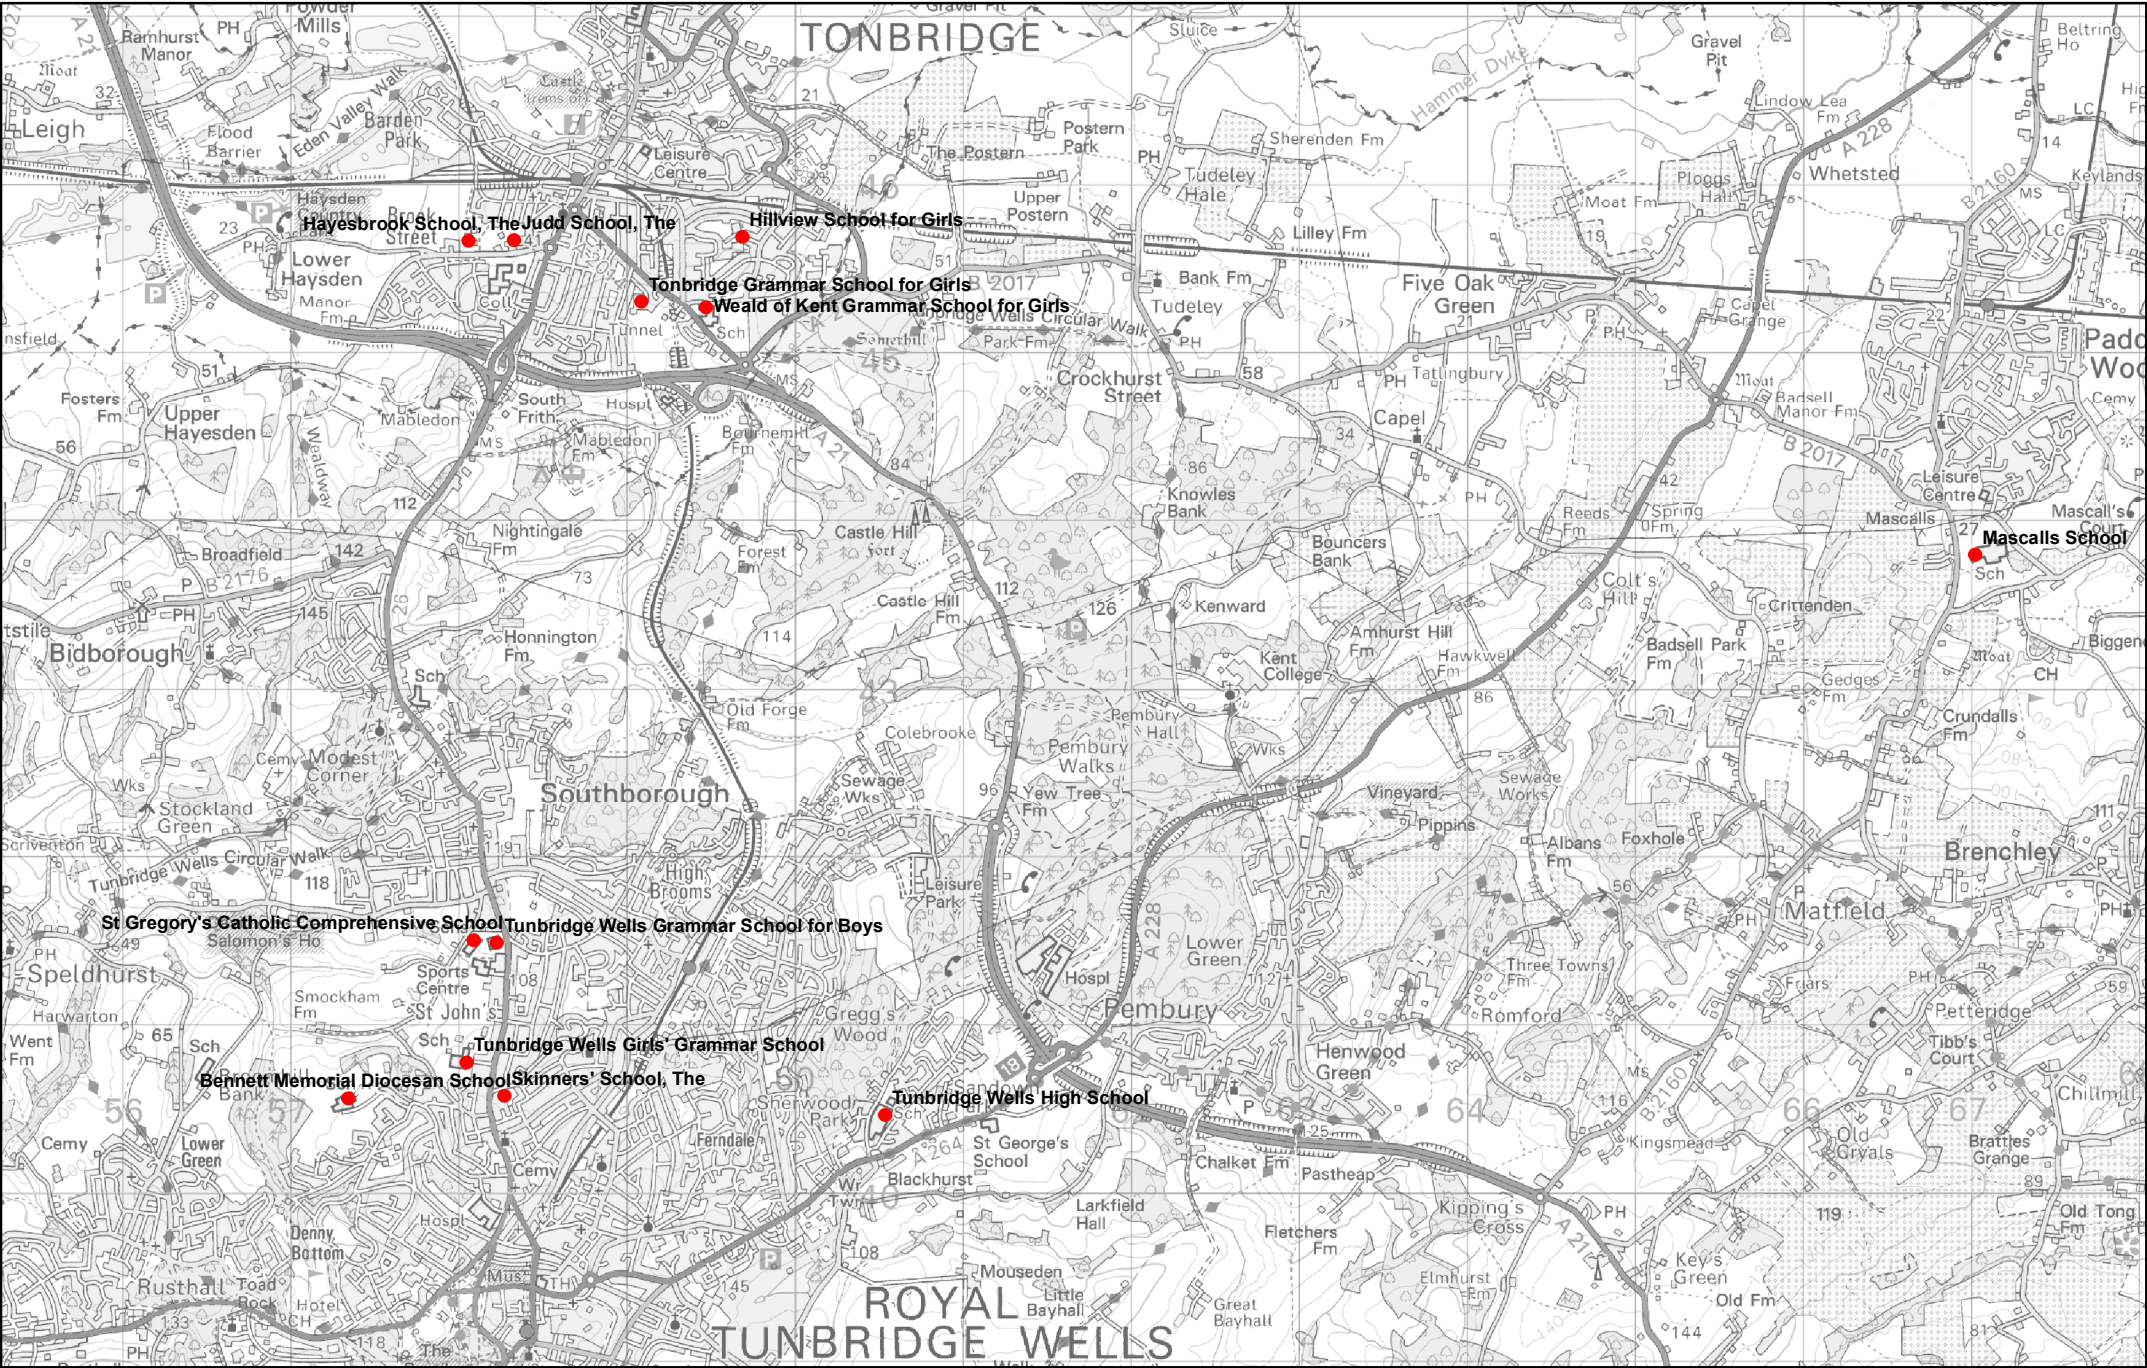

Location of Tunbridge Wells High School

Based upon the Ordnance Survey mapping with the permission of the Controller of Her Majesty's Stationery Office (C) Crown Copyright.
 Unauthorised reproduction infringes Crown Copyright and may lead to prosecution or civil proceedings.
 Kent County Council licence No. 100019238. May 10th, 2007